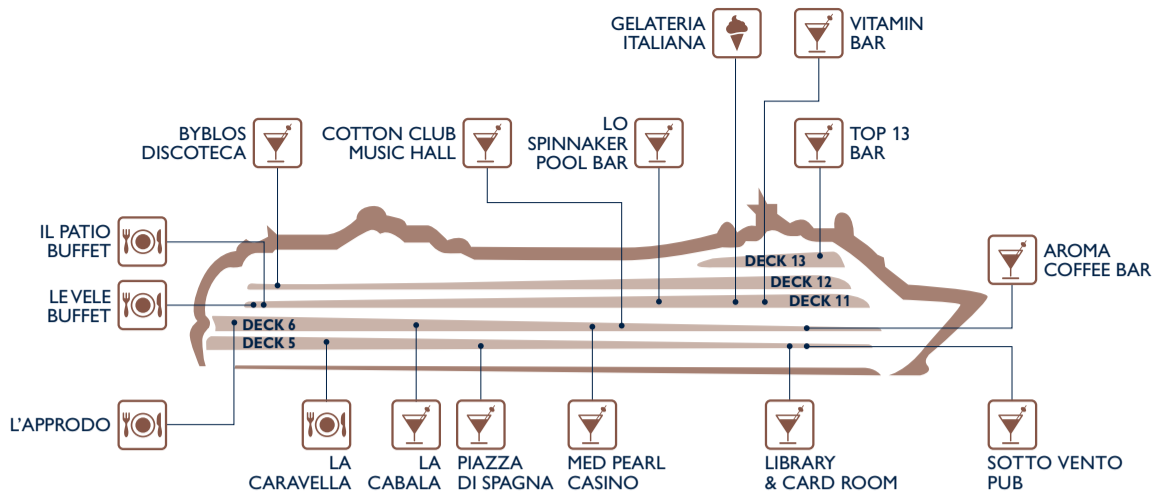

EAT & DRINK

Restaurants	Deck
IL PATIO (Cafeteria, Hamburger Paradise, Pizza & Pasta, Pool Bar)	11
L' APPRODO	6
LA CARAVELLA	5
LE VELE	11

Bars	Deck
AROMA COFFEE BAR	6
BYBLOS DISCOTECA	12
COTTON CLUB MUSIC HALL	6
LA CABALA PIANO BAR	6
LIBRARY & CARD ROOM	5
MED PEARL CASINO	6
PIAZZA DI SPAGNA	5
SOTTO VENTO PUB	5

Outdoor Bars	Deck
GELATERIA ITALIANA	11
LO SPINNAKER	11
TOP 13 BAR	13
VITAMIN BAR	11