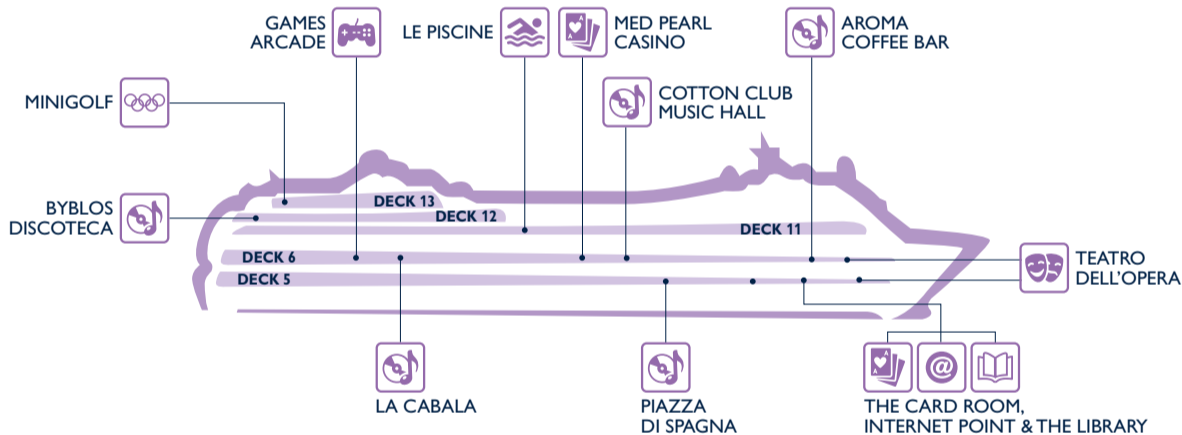

# EAT & DRINK

Restaurants	Deck
IL PATIO (Cafeteria, Hamburger Paradise, Pizza & Pasta, Pool Bar)	11
L' APPRODO	6
LA CARAVELLA	5
LE VELE	11

Bars	Deck
AROMA COFFEE BAR	6
BYBLOS DISCOTECA	12
COTTON CLUB MUSIC HALL	6
LA CABALA PIANO BAR	6
LIBRARY & CARD ROOM	5
MED PEARL CASINO	6
PIAZZA DI SPAGNA	5
SOTTO VENTO PUB	5

# SHOPPING

Shops	Deck
ACCESSORIES SHOP	5
BOUTIQUE	5
EXCURSION OFFICE	5
FASHION JEWELLERY	5
FASHION WATCHES AND SUNGLASSES	5
JEWELLERY	5

Shops	Deck
MSC SHOP	5
MINI MALL	6
MSC AUREA SPA	11
PERFUMERY	6
PHOTO GALLERY	6
TEMPORARY SHOP	6

# ENTERTAINMENT

Fun	Deck
AROMA COFFEE BAR	6
BYBLOS DISCOTECA	12
COTTON CLUB MUSIC HALL	6
GAMES ARCADE	6
LA CABALA PIANO BAR	6
LE PISCINE	11
MED PEARL CASINO	6

Fun	Deck
MINIGOLF	13
PIAZZA DI SPAGNA	5
TEATRO DELL'OPERA	5
	6
THE CARD ROOM, INTERNET POINT & THE LIBRARY	5

# FAMILY & FUN

Family Areas	Deck
BABY CLUB (under 3 yrs)	11
DOREMI SPRAY PARK	11
GAMES ARCADE	6
GELATERIA ITALIANA	11
JUNIORS CLUB (7-11 yrs)	12
LE PISCINE	11
MINI CLUB (3-6 yrs)	11

Family Areas	Deck
MINIGOLF	13
SHUFFLEBOARD	12
TEATRO DELL'OPERA	5
	6
TEENS CLUB (15-17 yrs)	6
YOUNG CLUB (12-14 yrs)	12