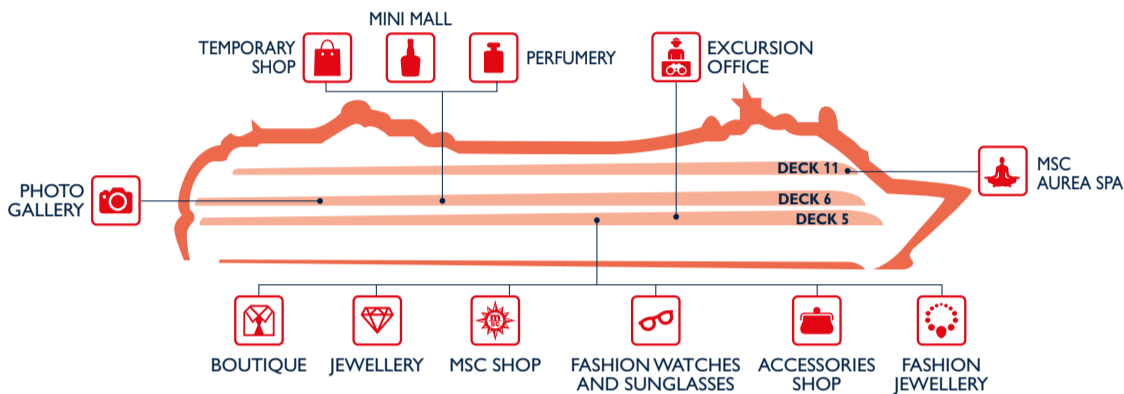

# EAT & DRINK

Restaurants	Deck
IL PATIO (Cafeteria, Hamburger Paradise, Pizza & Pasta, Pool Bar)	11
L' APPRODO	6
LA CARAVELLA	5
LE VELE	11

Bars	Deck
AROMA COFFEE BAR	6
BYBLOS DISCOTECA	12
COTTON CLUB MUSIC HALL	6
LA CABALA PIANO BAR	6
LIBRARY & CARD ROOM	5
MED PEARL CASINO	6
PIAZZA DI SPAGNA	5
SOTTO VENTO PUB	5

Outdoor Bars	Deck
GELATERIA ITALIANA	11
LO SPINNAKER	11
TOP 13 BAR	13
VITAMIN BAR	11

# SHOPPING

Shops	Deck
ACCESSORIES SHOP	5
BOUTIQUE	5
EXCURSION OFFICE	5
FASHION JEWELLERY	5
FASHION WATCHES AND SUNGLASSES	5
JEWELLERY	5

Shops	Deck
MSC SHOP	5
MINI MALL	6
MSC AUREA SPA	11
PERFUMERY	6
PHOTO GALLERY	6
TEMPORARY SHOP	6