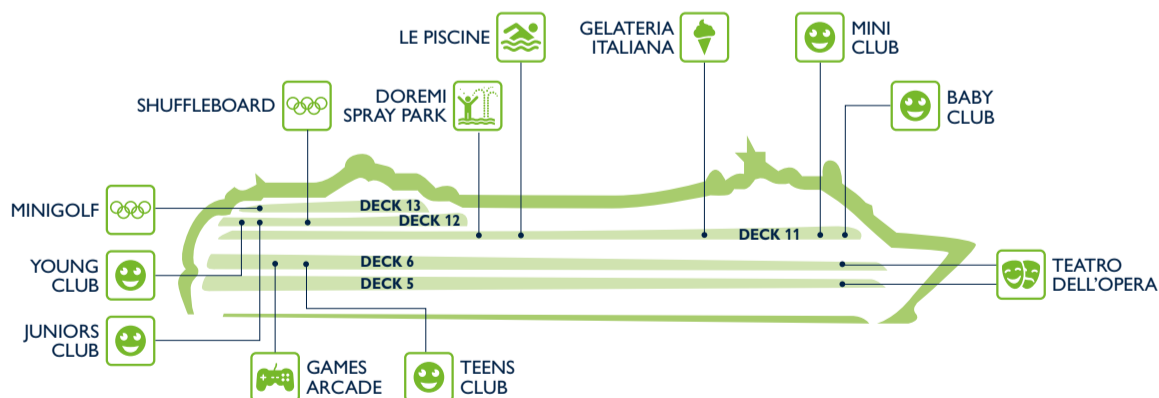

# SHOPPING

Shops	Deck
ACCESSORIES SHOP	5
BOUTIQUE	5
EXCURSION OFFICE	5
FASHION JEWELLERY	5
FASHION WATCHES AND SUNGLASSES	5
JEWELLERY	5

Shops	Deck
MSC SHOP	5
MINI MALL	6
MSC AUREA SPA	11
PERFUMERY	6
PHOTO GALLERY	6
TEMPORARY SHOP	6

# ENTERTAINMENT

Fun	Deck
AROMA COFFEE BAR	6
BYBLOS DISCOTECA	12
COTTON CLUB MUSIC HALL	6
GAMES ARCADE	6
LA CABALA PIANO BAR	6
LE PISCINE	11
MED PEARL CASINO	6

Fun	Deck
MINIGOLF	13
PIAZZA DI SPAGNA	5
TEATRO DELL'OPERA	5
	6
THE CARD ROOM, INTERNET POINT & THE LIBRARY	5

# FAMILY & FUN

Family Areas	Deck
BABY CLUB (under 3 yrs)	11
DOREMI SPRAY PARK	11
GAMES ARCADE	6
GELATERIA ITALIANA	11
JUNIORS CLUB (7-11 yrs)	12
LE PISCINE	11
MINI CLUB (3-6 yrs)	11

Family Areas	Deck
MINIGOLF	13
SHUFFLEBOARD	12
TEATRO DELL'OPERA	5
	6
TEENS CLUB (15-17 yrs)	6
YOUNG CLUB (12-14 yrs)	12

# SPORT & WELLBEING

Sport & Wellbeing	Deck
AUREA SPA RECEPTION	11
JEAN LOUIS DAVID	11
GYM	11
LE PISCINE	11
MASSAGE ROOMS	11
MEDICAL SPA	11
MINIGOLF	13

Sport & Wellbeing	Deck
POWER WALKING TRACK	12
SHUFFLEBOARD	12
TANNING LAMPS	11
THERMAL AREA	11
TOP 13 EXCLUSIVE SOLARIUM	13
WHIRLPOOL BATH	11